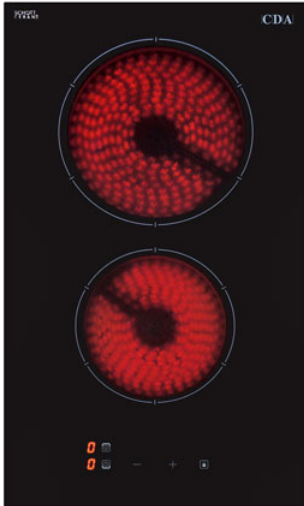

HC3616FR Domino two zone ceramic hob

Colour:
Frameless

Features

- Front control
- LED display
- 9 power levels
- Timer
- Time limit security system
- Ceramic shatterproof safety glass
- Easy clean surface
- Residual heat indicators
- Safety key lock
- Auto safety switch off
- Temperature limiter

Technical specification

- Rated electrical power: 3kW
- Power cable length: 1.3m
- Power cable type: 3x1.5mm????

Zone information

- Front left: 145mm: 1.2kW
- Rear left: 180mm: 1.8kW